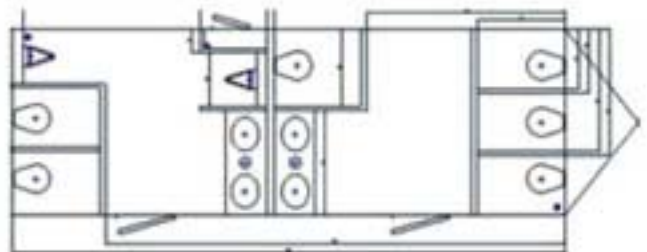

Call John Fuller:
480.734.9809 - www.RoyalRestroomsOfAZ.com